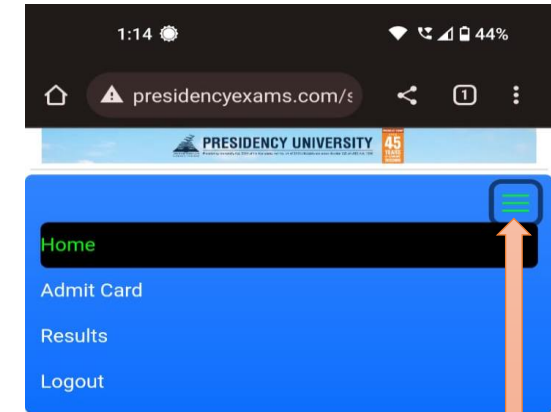

All Examination Notifications will display here

Students have to enter their login credentials here

Mobile View

The screenshot shows a mobile browser view of the website. The layout is optimized for a smaller screen, with the 'NOTIFICATIONS' and 'Login' sections stacked vertically. The notification section includes a 'NEW' badge. The login section has input fields for 'username' and 'password', and a 'Login' button. A blue footer bar at the bottom contains copyright information.

## Student have to enter their login credentials under Login with Username and Password

Web Page View

The web page view shows a login form with a light blue header containing the word "Login" in a dark blue font. Below the header are two white input fields: the top one is labeled "username" and the bottom one is labeled "password". At the bottom center of the form is a blue button with the word "Login" in white text.

User Name is your University Roll Number

Password is your Date of Birth i.e. (DDMMYYYY) format as per your MyCamu

Mobile View

Click here to view Tabs in mobile view

## For Admit Cards Click on Admit Cards Tab

Web Page View

Mobile View

Click here for Admit cards

Click here for Download admit Cards

The screenshot shows the web page view of the student portal. At the top, there is a header for Presidency University with a logo and a '45 YEARS' anniversary banner. Below the header is a navigation bar with 'Home', 'Admit Card', and 'Results' tabs. The 'Admit Card' tab is active. The main content area is divided into two sections: 'Student Details' and 'Student Admit Card Details'. The 'Student Details' section includes fields for Roll No. (20191CSE0001), Student Name (A S NITESH KUMAR), Fathers Name (A C SHANTHAPPA), and Department (School of Engineering). A small profile picture of the student is shown to the right. The 'Student Admit Card Details' section shows the date 'January - 2023'.